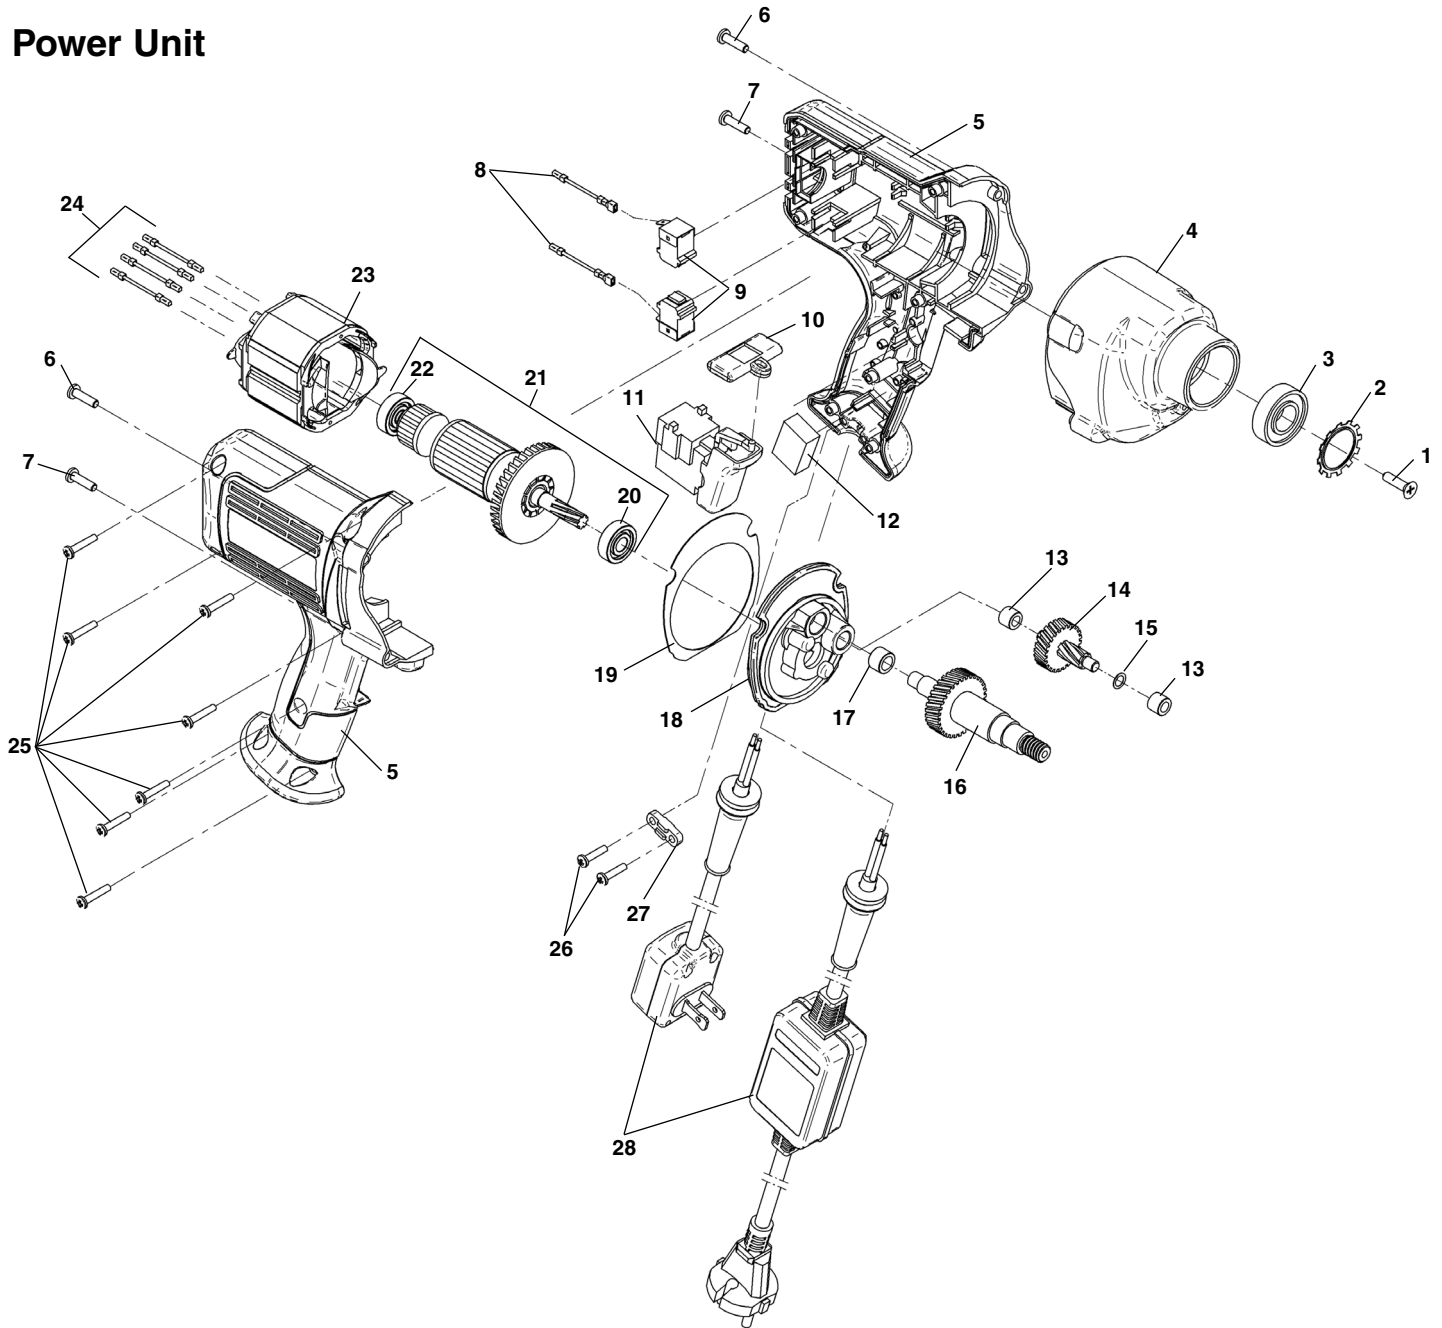

Power Unit

**NOTE: Order parts by Catalog Number only.
DO NOT order by Reference Number.**

Ref. No.	Catalog No.	Description	Ref. No.	Catalog No.	Description
—	36488	Power Unit, 115V	16	36408	Spindle Gear
—	36493	Power Unit, 230V	17	36413	Needle Bearing
1	36333	Screw, LH	18	36418	Bearing Plate
2	36338	Star Washer	19	36423	Gasket
3	36343	Bearing	20	36428	Bearing
4	36348	Gear Housing	21	36433	Armature, 115V
5	36353	Housing Set	22	36438	Armature, 230V
6	36358	Screw, M4 x 25	23	36443	Bearing
7	36363	Screw, M4 x 41	24	36448	Field, 115V
8	36368	Brush Wire Set	25	36453	Field, 230V
9	36373	Brush Set	26	36458	Lead Wire Set
10	36378	Switch Lever	27	36463	Screw
11	36383	Switch	28	36468	Screw
12	36388	Capacitor 230V		36473	Cord Clamp
13	36393	Needle Bearing		36478	Line Cord, 115V
14	36403	Intermediate Gear		36483	Line Cord, 230V
15	36398	Washer			

**NOTE: Order parts by Catalog Number only.
DO NOT order by Reference Number.**

Ref. No.	Catalog No.	Description	Ref. No.	Catalog No.	Description
1	24163	Nose Piece, Auto	17	24228	Torsion Spring
2	24168	Screw	18	30138	AUTOFEED Lever Cover
3	24178	Button Screw 5/16 - 18	19	24233	Sleeve
4	92255	Lockwasher	20	41512	Spiral Ring
5	24183	Hand Grip, Auto	21	24243	Clamp Spring
6	24188	Nose Piece, Manual	22	68942	Clips
7	24193	Retaining Ring	23	47252	Gasket
8	41512	Spiral Ring	24	24238	Drum Front
9	24198	Hand Grip, Manual	25	68917	Drum Liner
10	24203	Top Grip Cap	26	69542	Screw 10-32 x 1
11	24208	Pivot Pin	27	24249	Caution Label
12	67997	Roller Bearing	28	69832	Drum Back
13	39830	Socket HD Cap Screw	29	36503	Warning Label
14	24213	AUTOFEED Carriage	30	36498	Drum Guard
15	24218	Reverse Lever	31	36488	Power Unit 115V
16	24223	Forward Lever		36493	Power Unit 230V