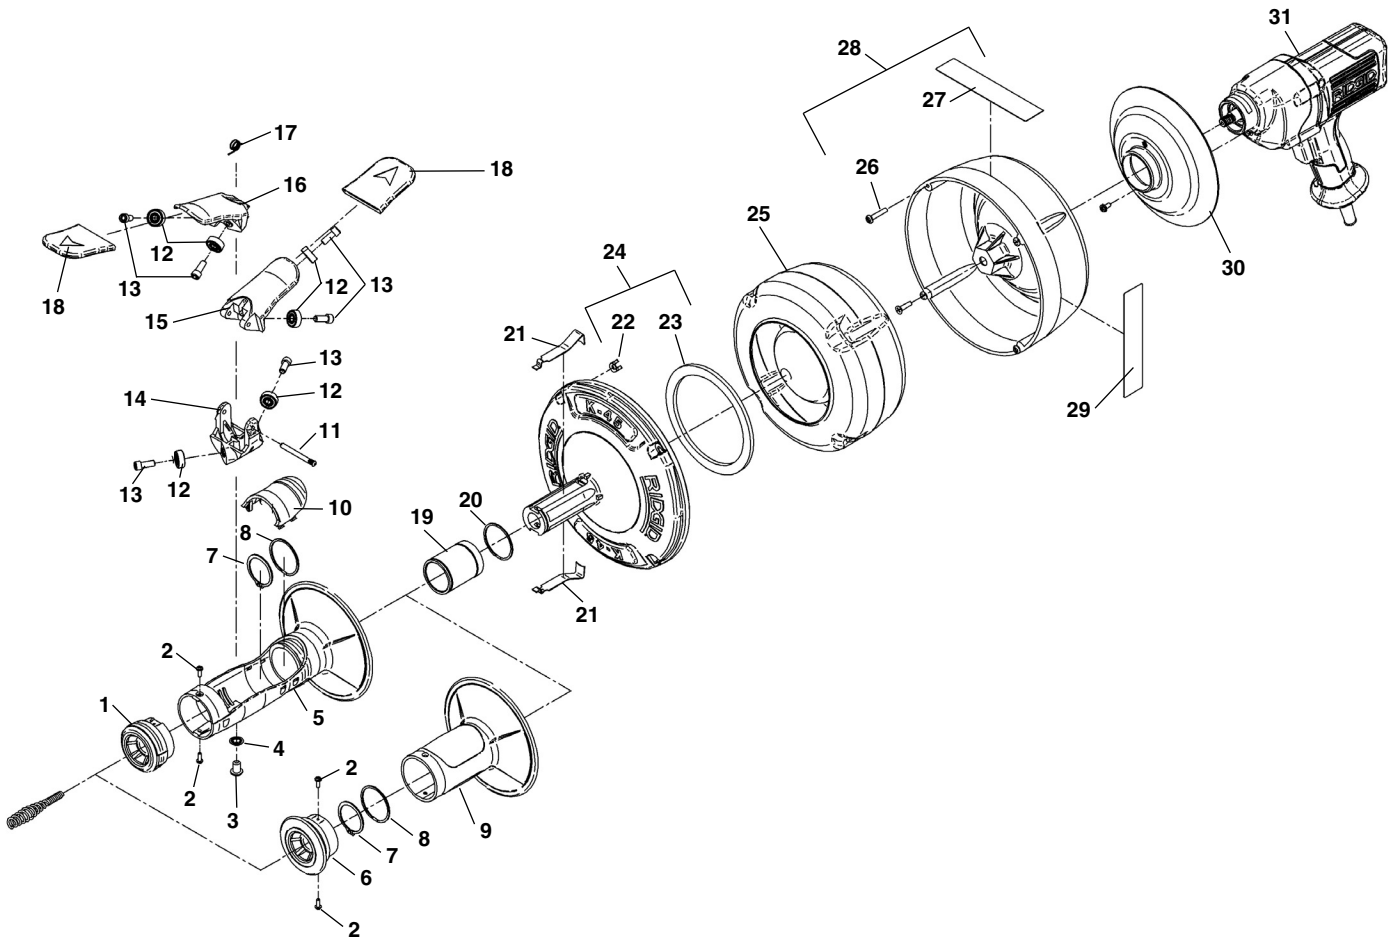

Power Unit

**NOTE: Order parts by Catalog Number only.
DO NOT order by Reference Number.**

Ref. No.	Catalog No.	Description	Ref. No.	Catalog No.	Description
—	36488	Power Unit, 115V	16	36408	Spindle Gear
—	36493	Power Unit, 230V	17	36413	Needle Bearing
1	36333	Screw, LH	18	36418	Bearing Plate
2	36338	Star Washer	19	36423	Gasket
3	36343	Bearing	20	36428	Bearing
4	36348	Gear Housing	21	36433	Armature, 115V
5	36353	Housing Set	22	36438	Armature, 230V
6	36358	Screw, M4 x 25	23	36443	Bearing
7	36363	Screw, M4 x 41	24	36448	Field, 115V
8	36368	Brush Wire Set	25	36453	Field, 230V
9	36373	Brush Set	26	36458	Lead Wire Set
10	36378	Switch Lever	27	36463	Screw
11	36383	Switch	28	36468	Screw
12	36388	Capacitor 230V		36473	Cord Clamp
13	36393	Needle Bearing		36478	Line Cord, 115V
14	36403	Intermediate Gear		36483	Line Cord, 230V
15	36398	Washer			

**NOTE: Order parts by Catalog Number only.
DO NOT order by Reference Number.**

Ref. No.	Catalog No.	Description	Ref. No.	Catalog No.	Description
1	24163	Nose Piece, Auto	17	24228	Torsion Spring
2	24168	Screw	18	30138	AUTOFEED Lever Cover
3	24178	Button Screw 5/16 - 18	19	24233	Sleeve
4	92255	Lockwasher	20	41512	Spiral Ring
5	24183	Hand Grip, Auto	21	24243	Clamp Spring
6	24188	Nose Piece, Manual	22	68942	Clips
7	24193	Retaining Ring	23	47252	Gasket
8	41512	Spiral Ring	24	24238	Drum Front
9	24198	Hand Grip, Manual	25	68917	Drum Liner
10	24203	Top Grip Cap	26	69542	Screw 10-32 x 1
11	24208	Pivot Pin	27	24249	Caution Label
12	67997	Roller Bearing	28	69832	Drum Back
13	39830	Socket HD Cap Screw	29	36503	Warning Label
14	24213	AUTOFEED Carriage	30	36498	Drum Guard
15	24218	Reverse Lever	31	36488	Power Unit 115V
16	24223	Forward Lever		36493	Power Unit 230V